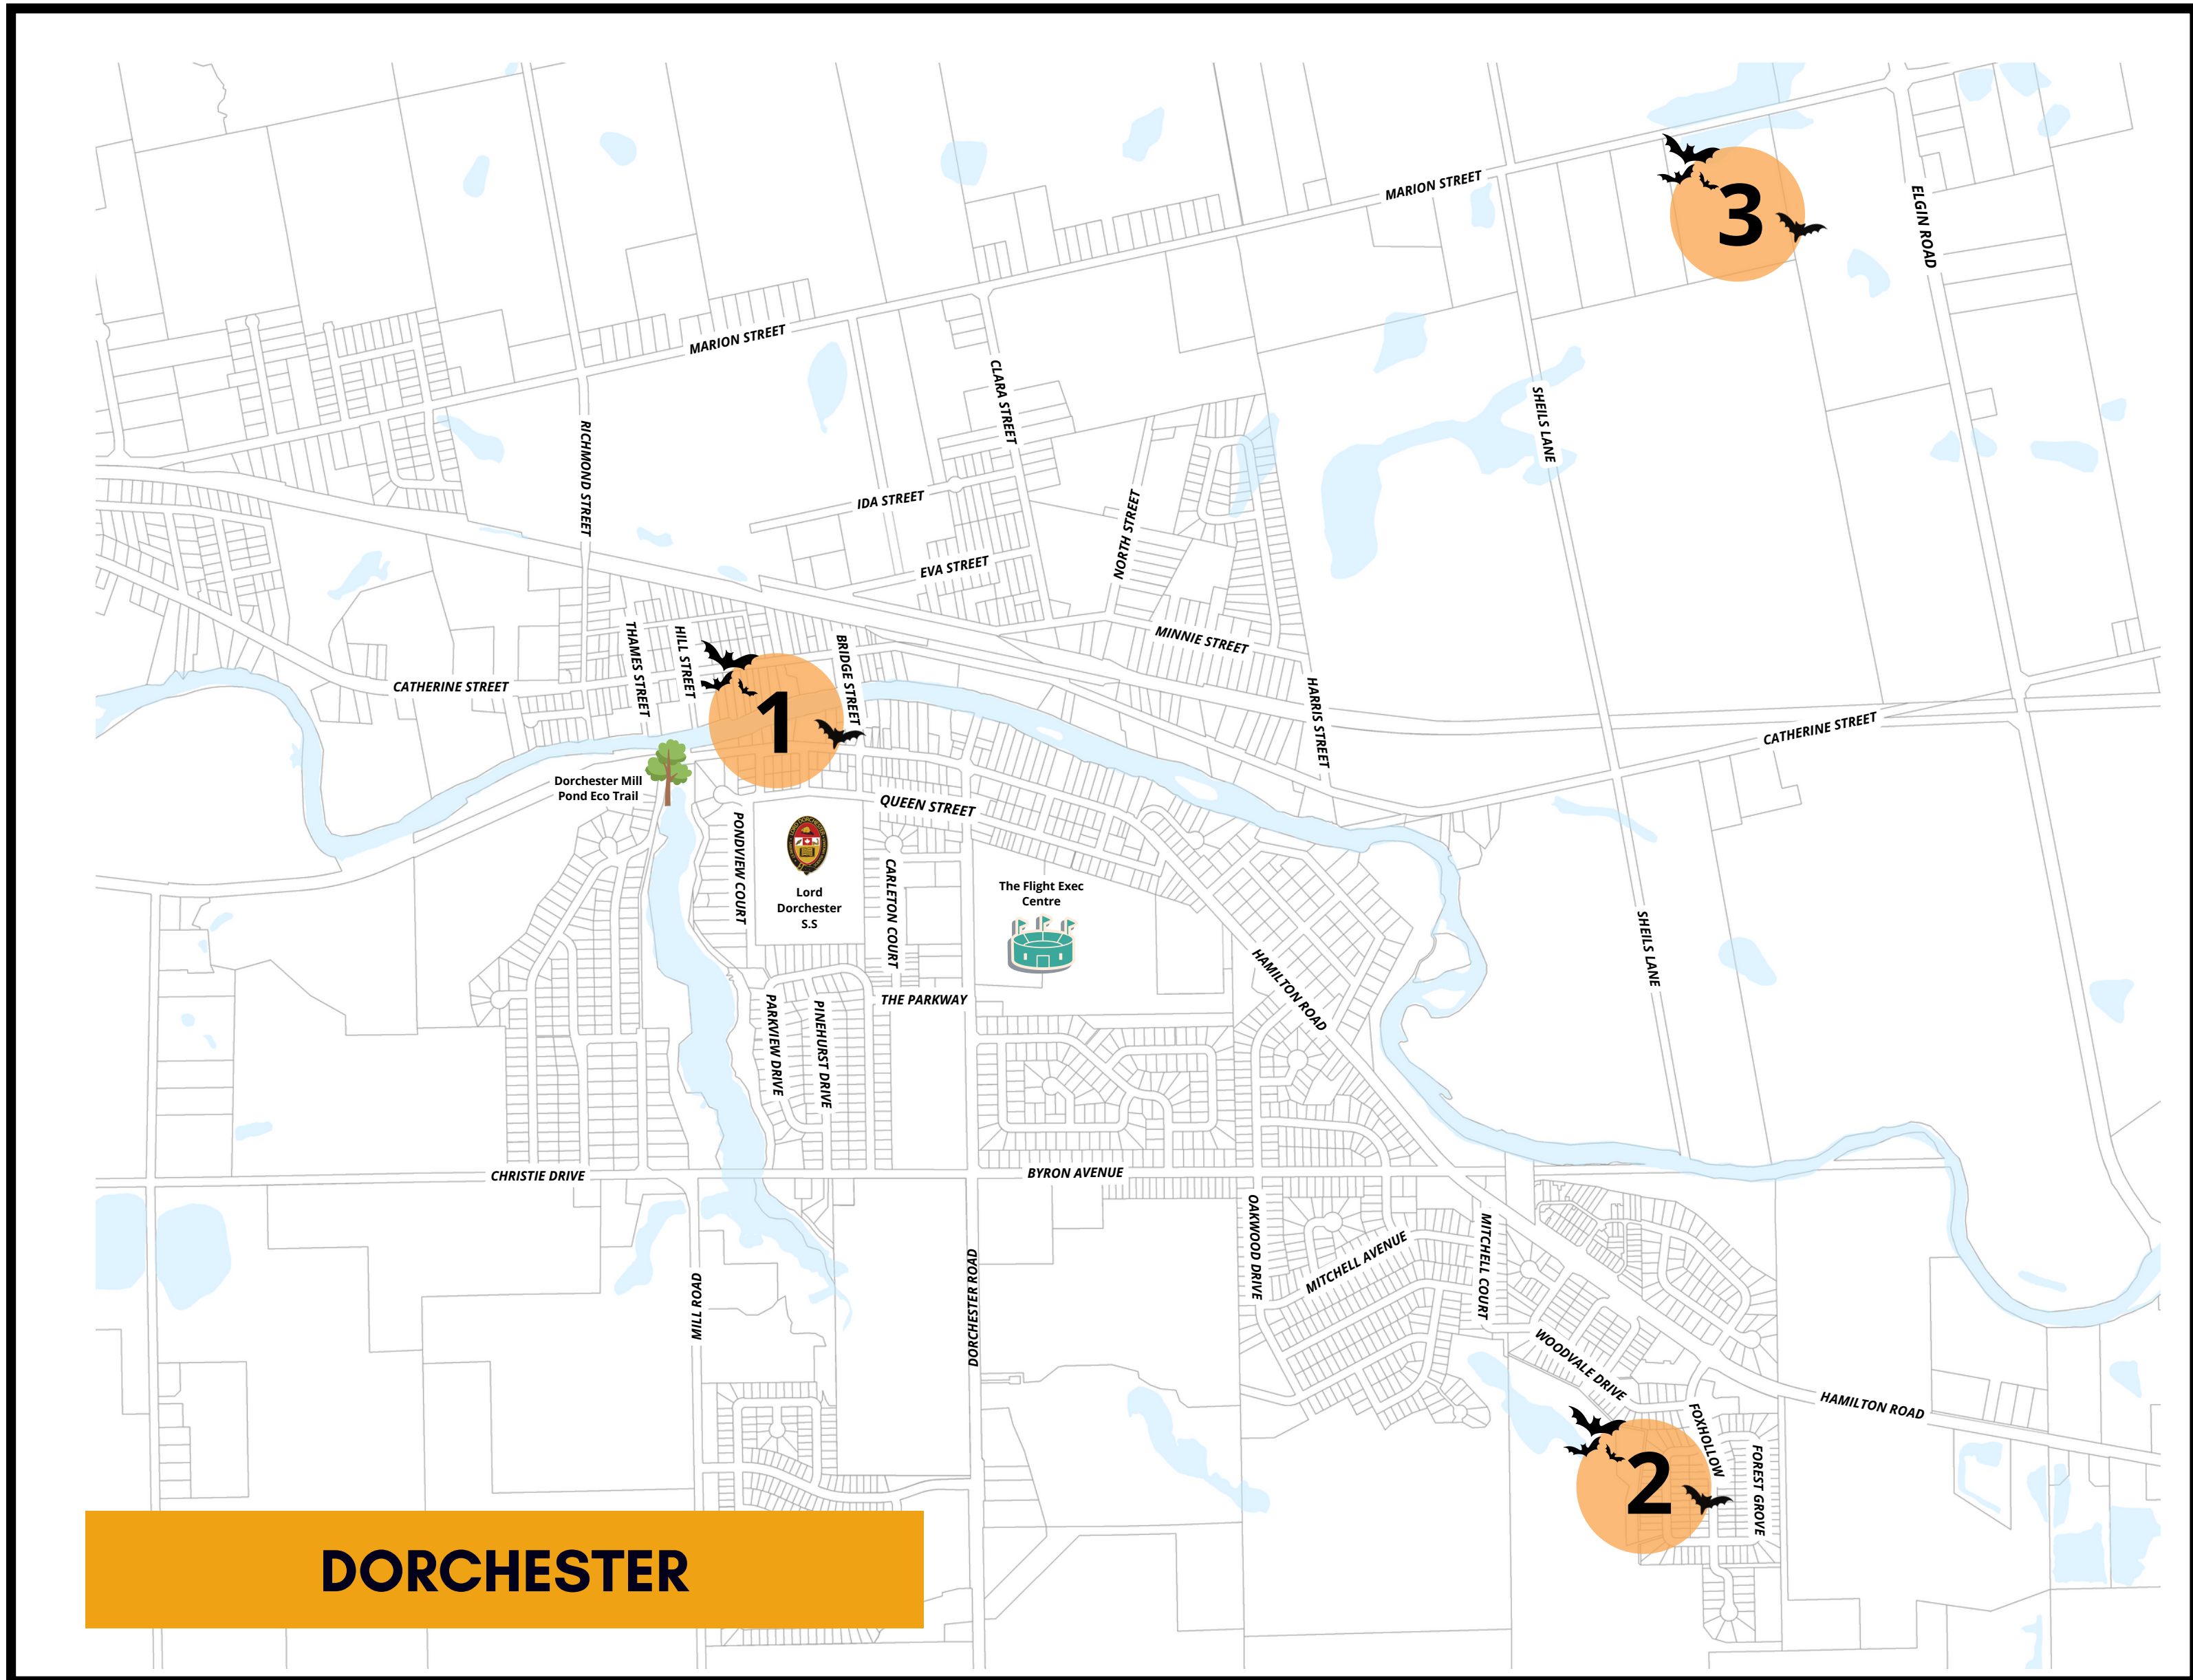

THAMES CENTRE

HALLOWEEN

LIGHT & DECORATION TOUR

House Displays

- 1 60 Queen Street
- 2 63 Forest Grove Crescent
- 3 5721 Marion Street (Accepting Food Bank Donations)
- 4 25 Meadowbrook Lane
- 5 98 Elliott Trail (Accepting Food Bank Donations)