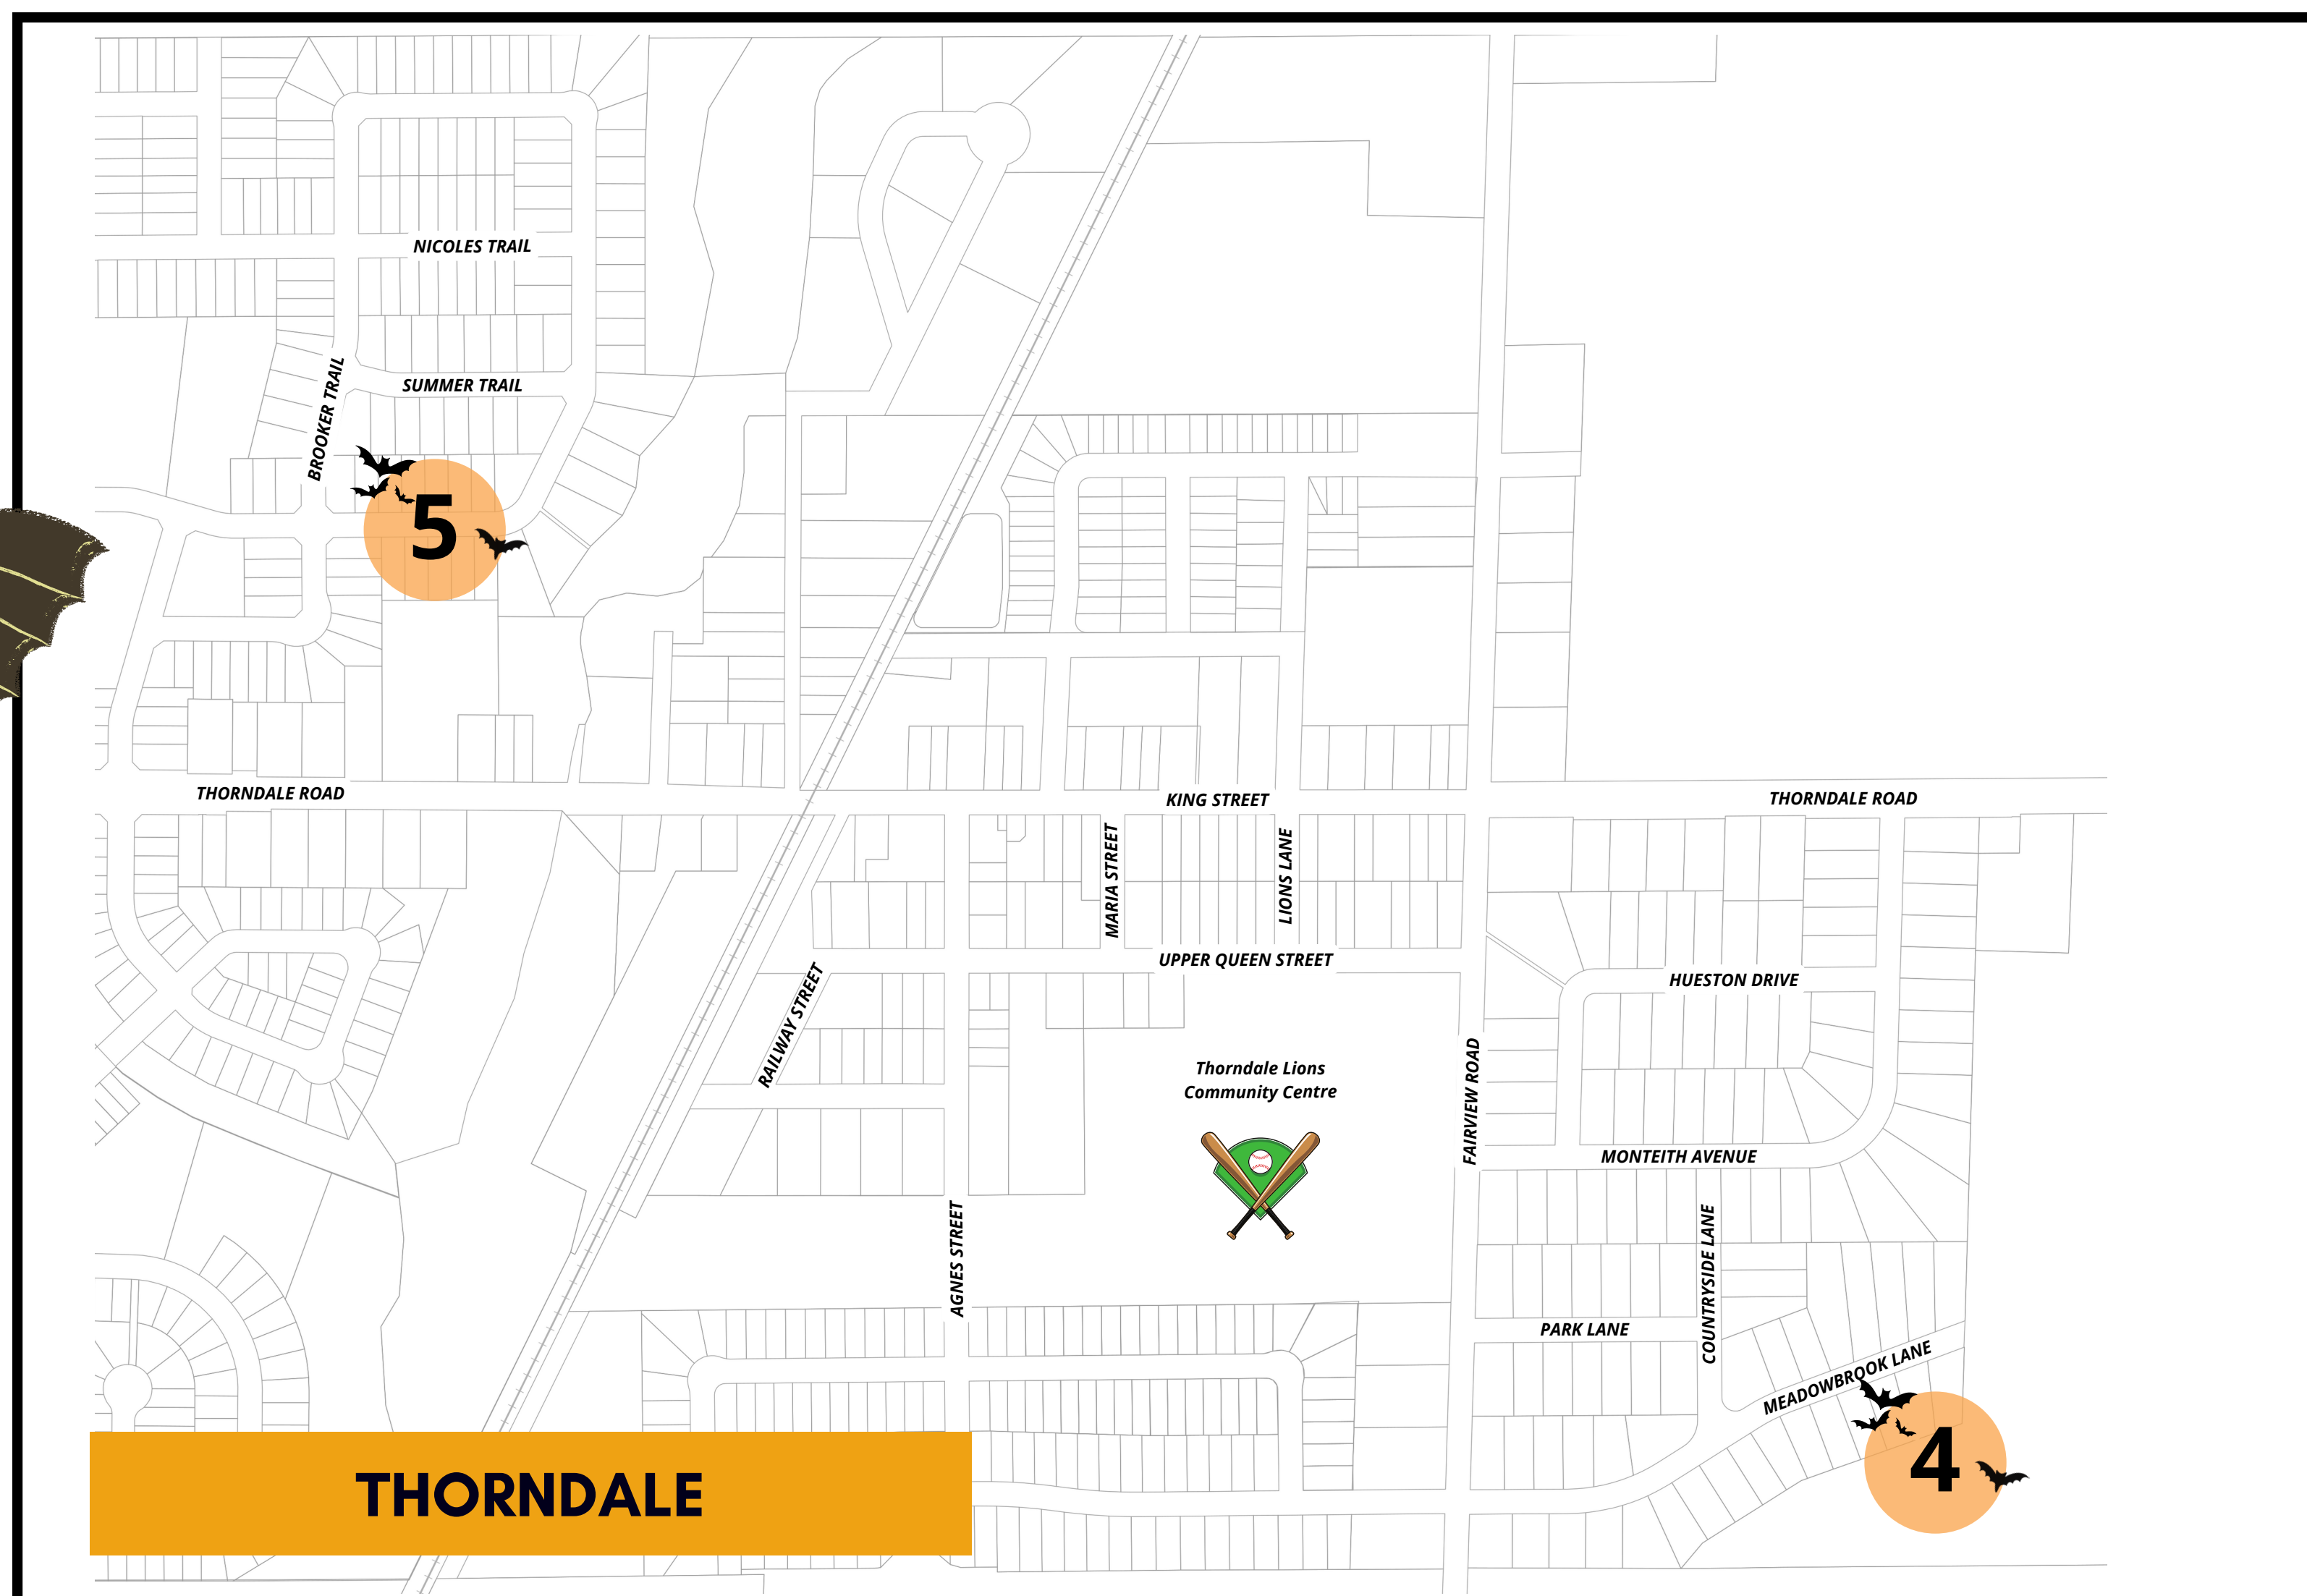

THAMES CENTRE

HALLOWEEN

LIGHT & DECORATION TOUR

House Displays

- 1 60 Queen Street
- 2 63 Forest Grove Crescent
- 3 5721 Marion Street (Accepting Food Bank Donations)
- 4 25 Meadowbrook Lane
- 5 98 Elliott Trail (Accepting Food Bank Donations)