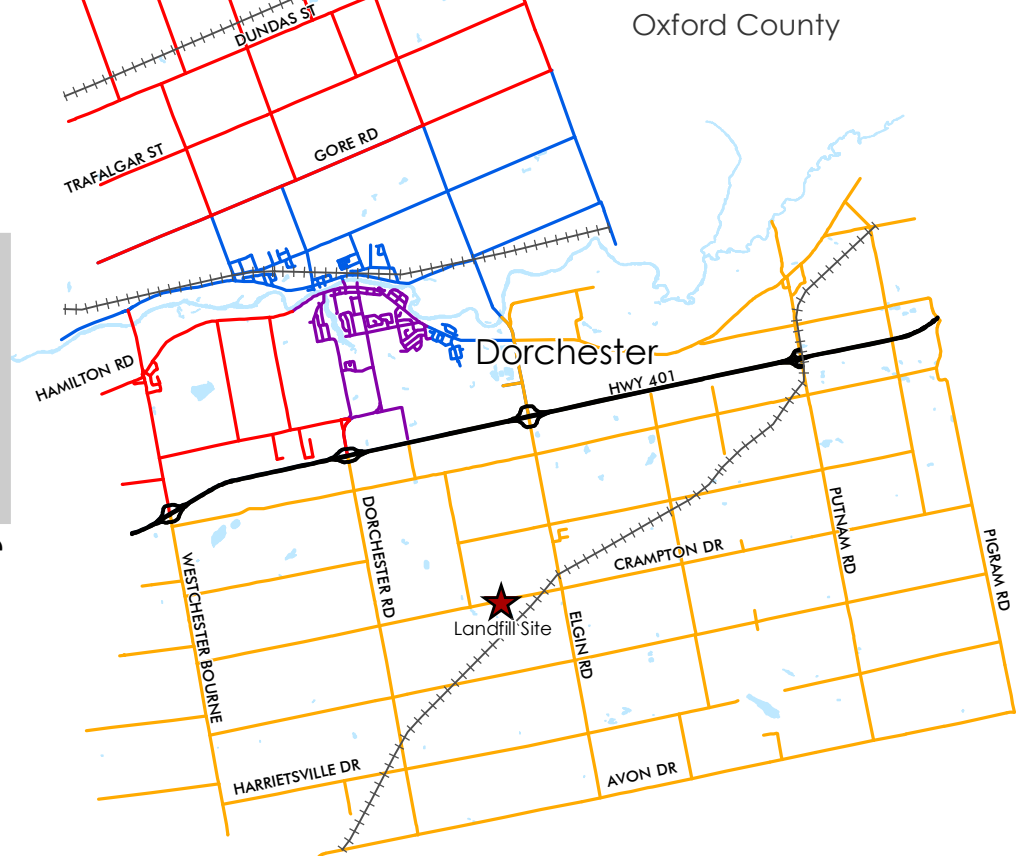

RECYCLING AND GARBAGE COLLECTION ROUTES

Municipality of Thames Centre

Dorchester

Thorndale

- Route 1 - Monday
- Route 2 - Tuesday
- Route 3 - Wednesday
- Route 4 - Thursday
- Route 5 - Friday

Township of Malahide