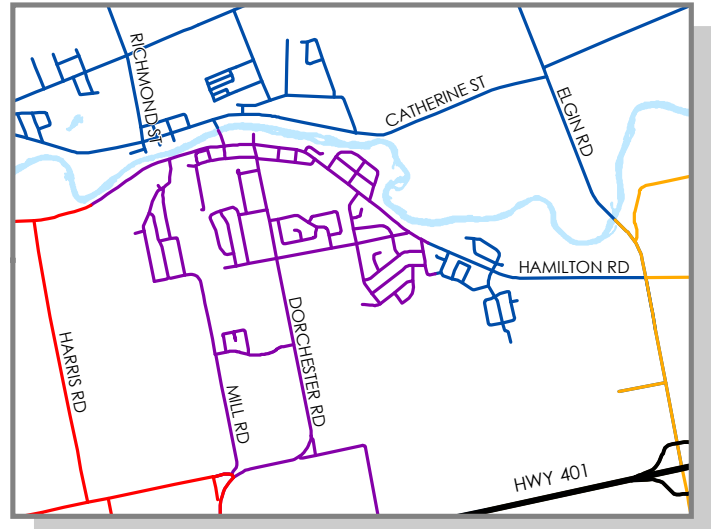

RECYCLING AND GARBAGE COLLECTION ROUTES

Municipality of Thames Centre

Dorchester

Thorndale

- Route 1 - Monday
- Route 2 - Tuesday
- Route 3 - Wednesday
- Route 4 - Thursday
- Route 5 - Friday

Township of Malahide