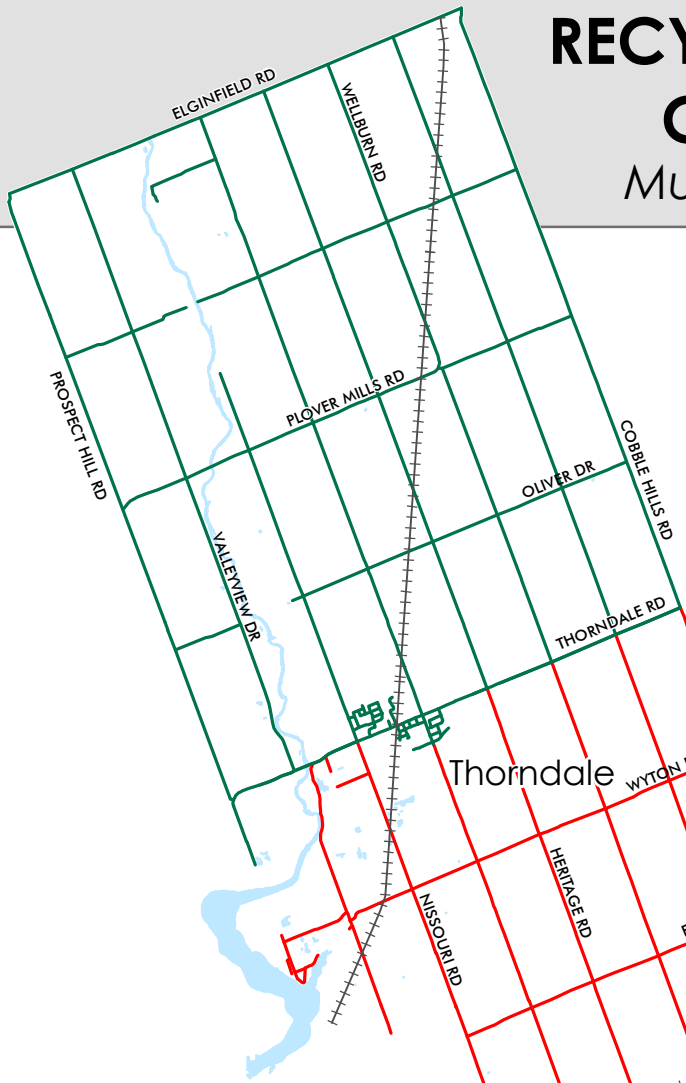

RECYCLING AND GARBAGE COLLECTION ROUTES

Municipality of Thames Centre

Dorchester

Thorndale

- Route 1 - Monday
- Route 2 - Tuesday
- Route 3 - Wednesday
- Route 4 - Thursday
- Route 5 - Friday

Township of Malahide