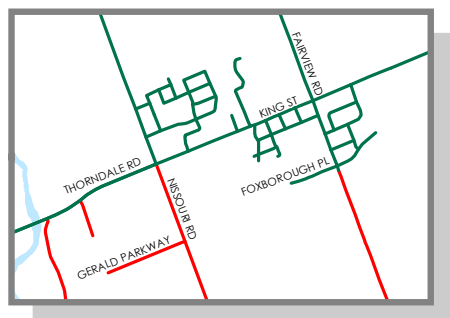

RECYCLING AND GARBAGE COLLECTION ROUTES

Municipality of Thames Centre

Dorchester

Thorndale

- Route 1 - Monday
- Route 2 - Tuesday
- Route 3 - Wednesday
- Route 4 - Thursday
- Route 5 - Friday

Township of Malahide