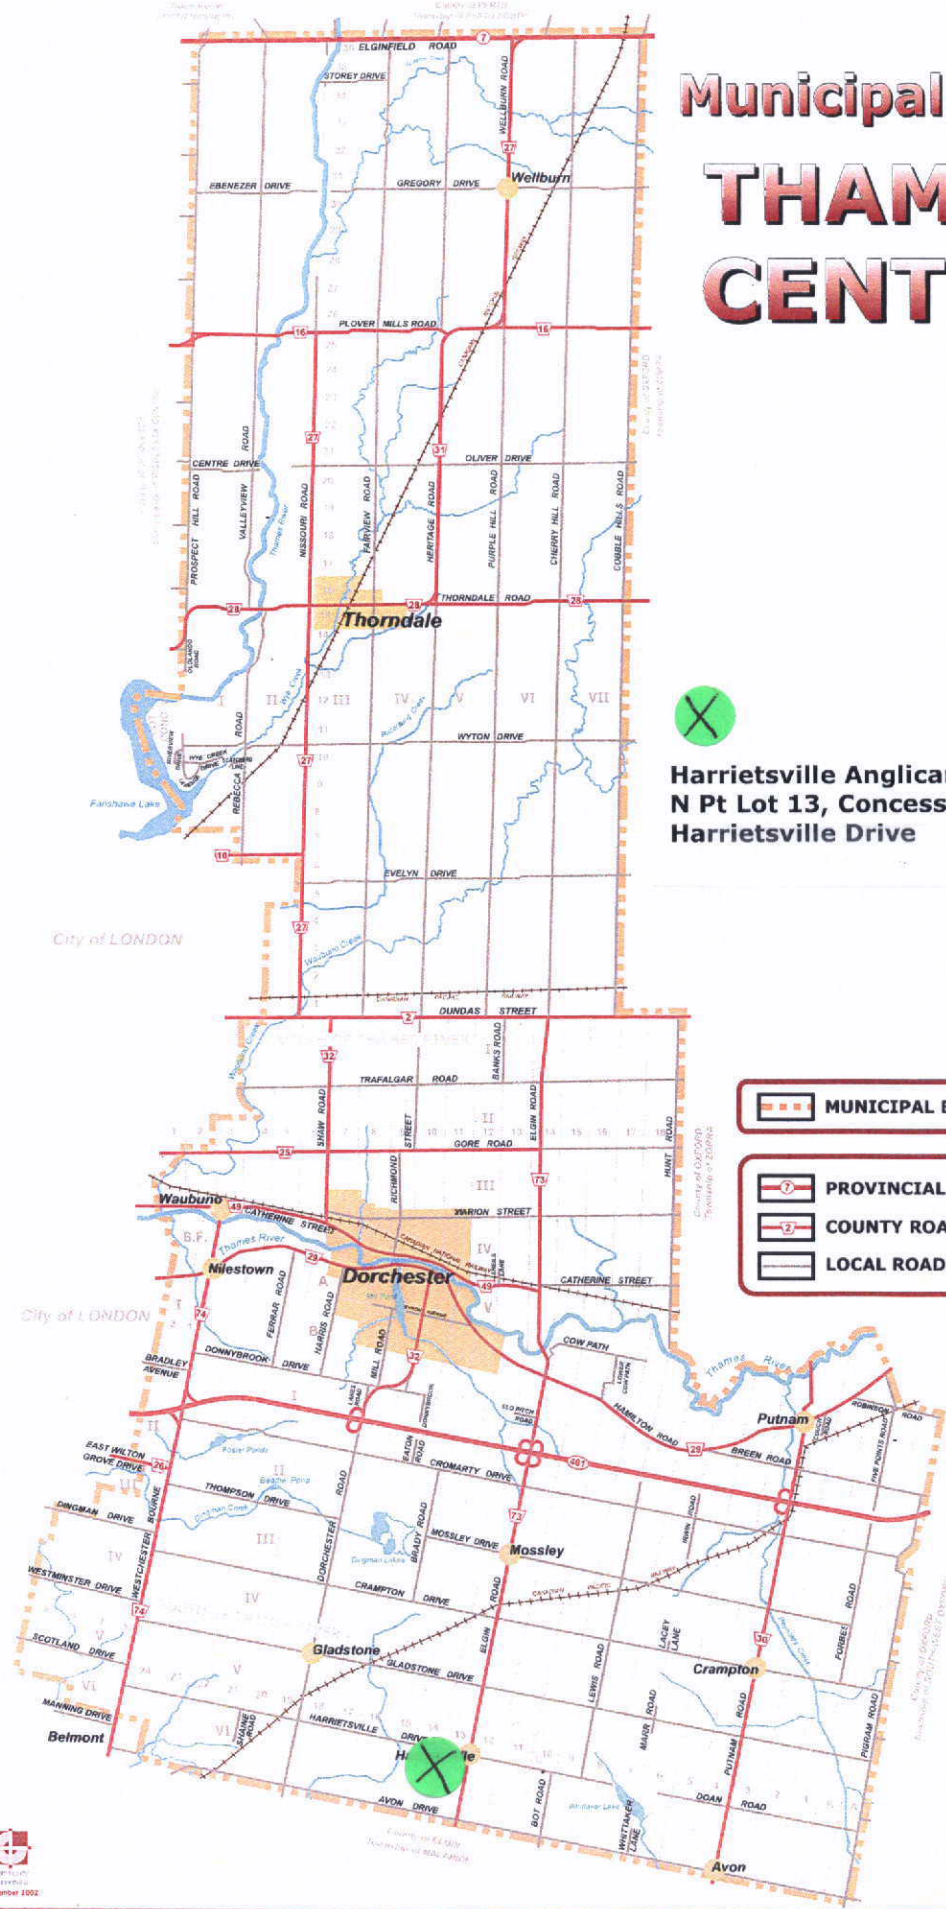

Municipality of **THAMES CENTRE**

Harrietsville Anglican Cemetery
N Pt Lot 13, Concession 6, S.R.T.
Harrietsville Drive

-  MUNICIPAL BOUNDARY
-  PROVINCIAL HIGHWAYS
-  COUNTY ROADS
-  LOCAL ROADS