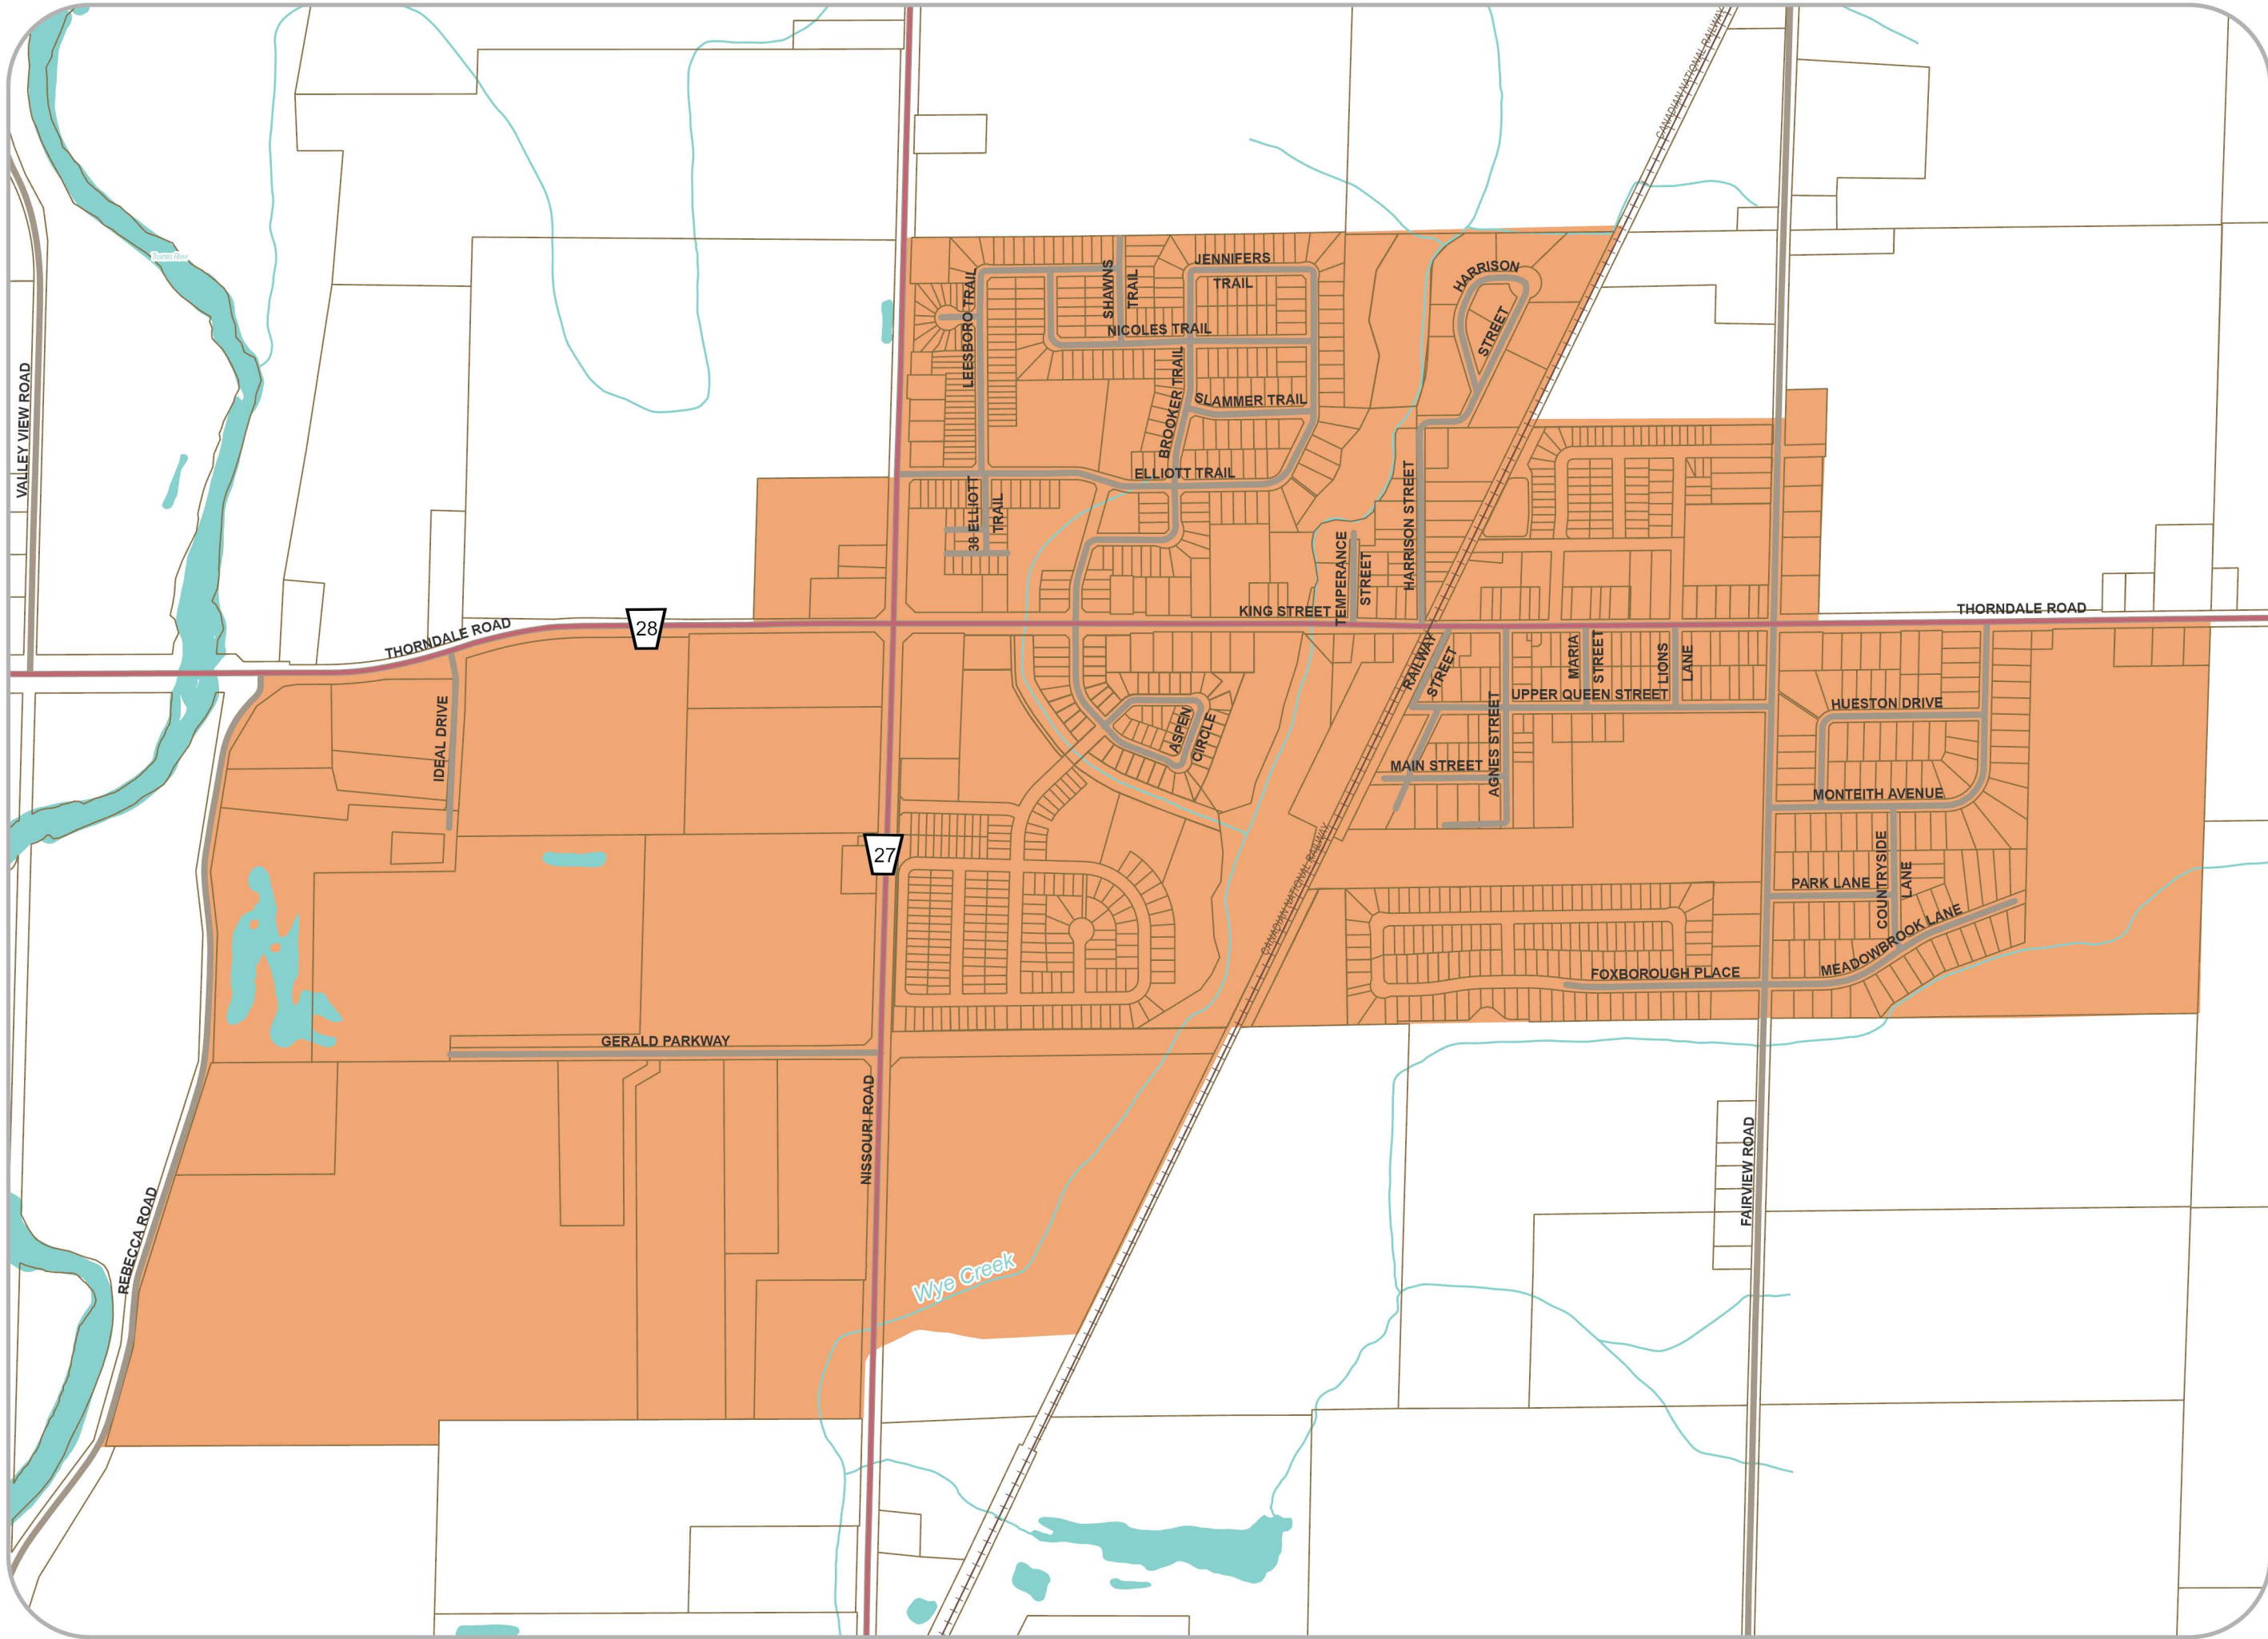

# Village of Thorndale

**LEGEND**

-  COUNTY ROAD
-  LOCAL ROAD
-  WATERBODY
-  PARCELS
-  URBAN BOUNDARY

This map was created for general information purposes only, utilizing Municipality of Thames Centre and County of Middlesex data sources.