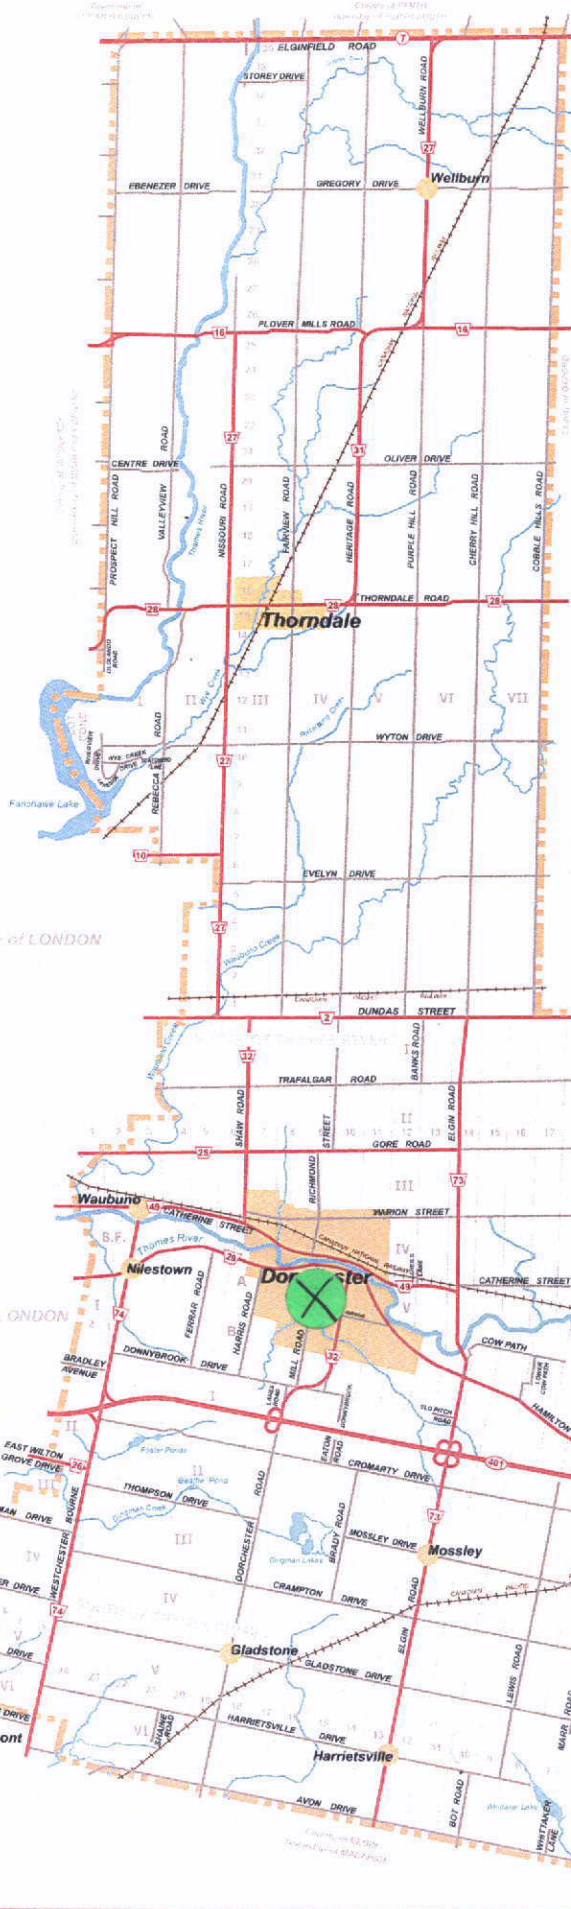

# Municipality of **THAMES CENTRE**

**Dorchester Union Cemetery**  
2251 Dorchester Road

-  MUNICIPAL BOUNDARY
-  PROVINCIAL HIGHWAYS
-  COUNTY ROADS
-  LOCAL ROADS

November 2002